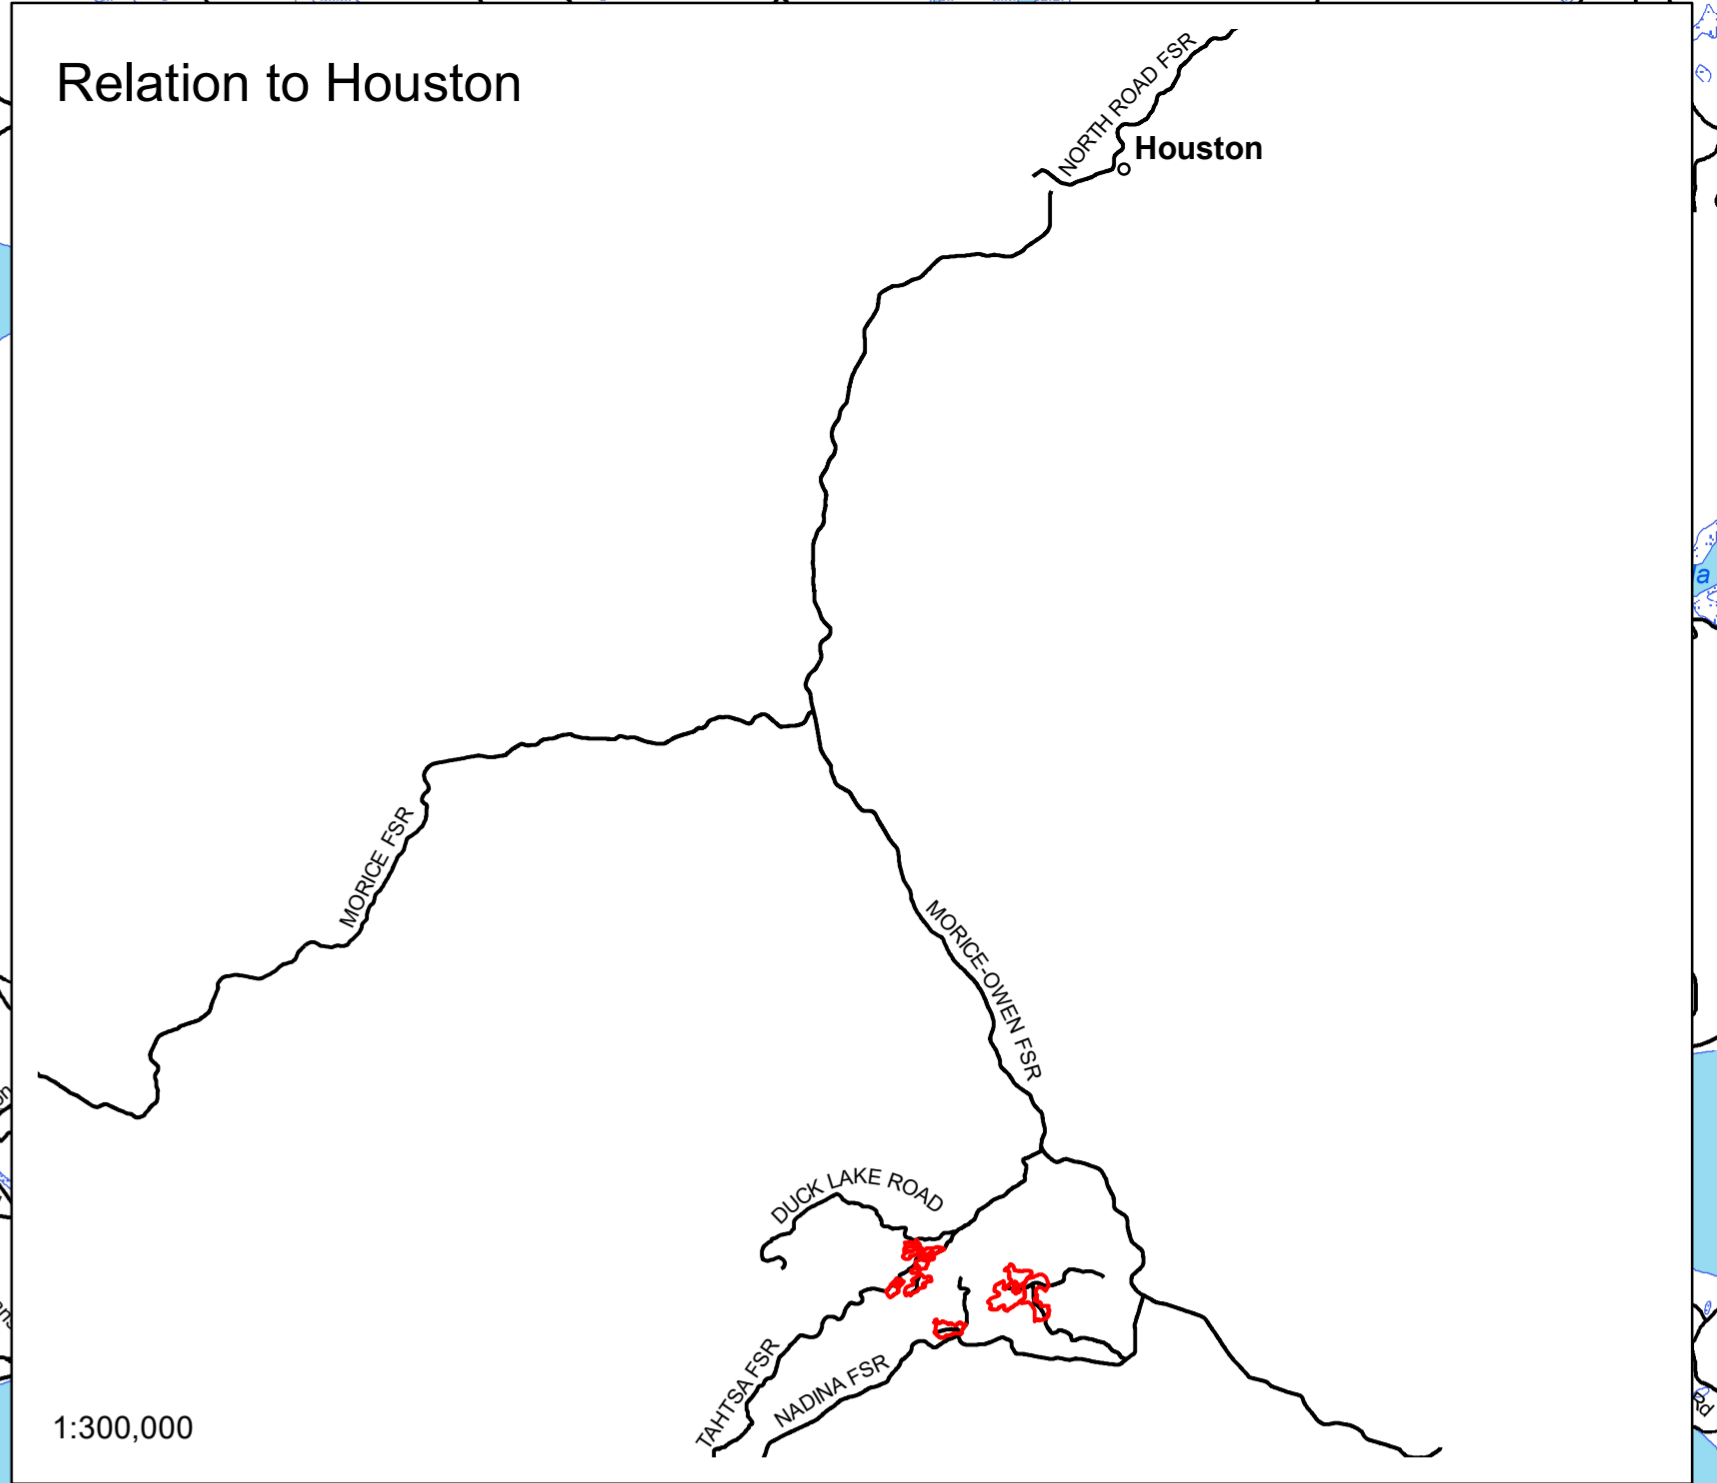

2020 FESBC Planting

0 0.5 1 2 3 4 Kilometers
1:50,000
Coordinate System: NAD 1983 BC Environment Albers
Projection: Albers
Datum: North American 1983
Author: J. Freeman
Date Saved: 2019-09-27 3:41:17 PM

Legend

- Planting Blocks
- Roads
- Lakes
- Wetlands
- Streams