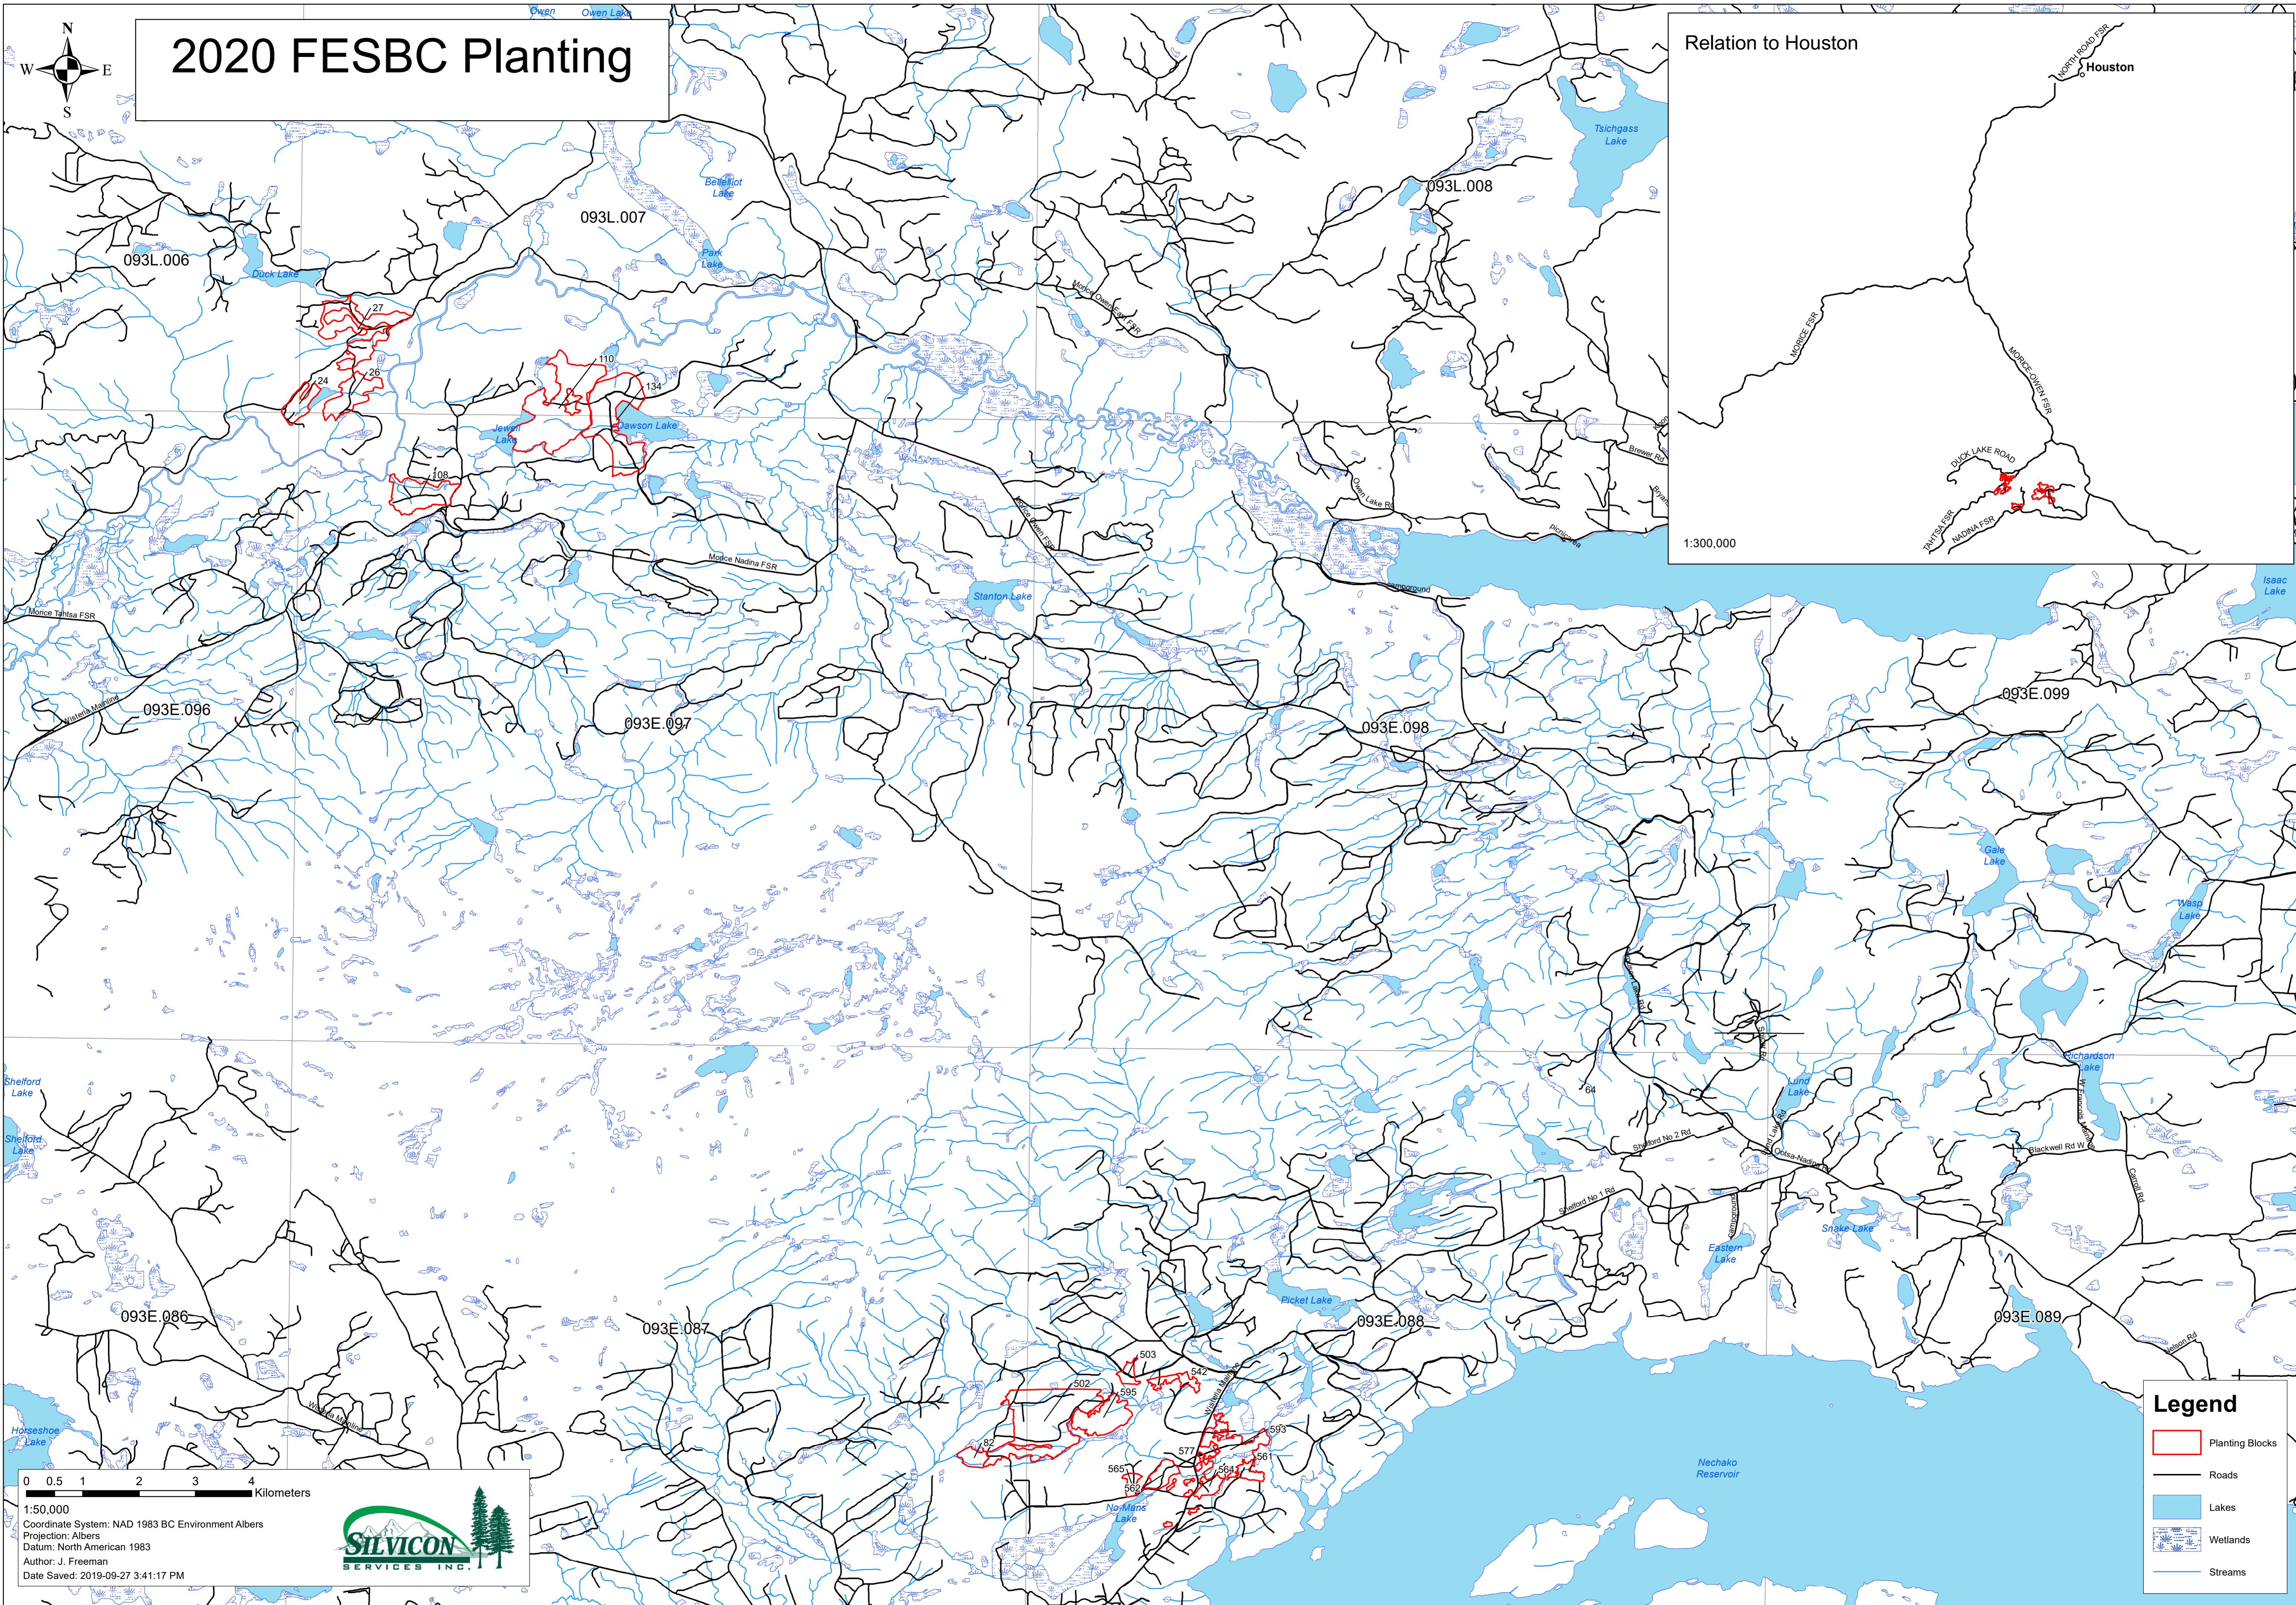

2020 FESBC Planting

0 0.5 1 2 3 4 Kilometers
1:50,000
Coordinate System: NAD 1983 BC Environment Albers
Projection: Albers
Datum: North American 1983
Author: J. Freeman
Date Saved: 2019-09-27 3:41:17 PM

Legend

- Planting Blocks
- Roads
- Lakes
- Wetlands
- Streams